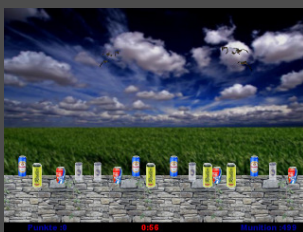

www.Heimschiesskino.de